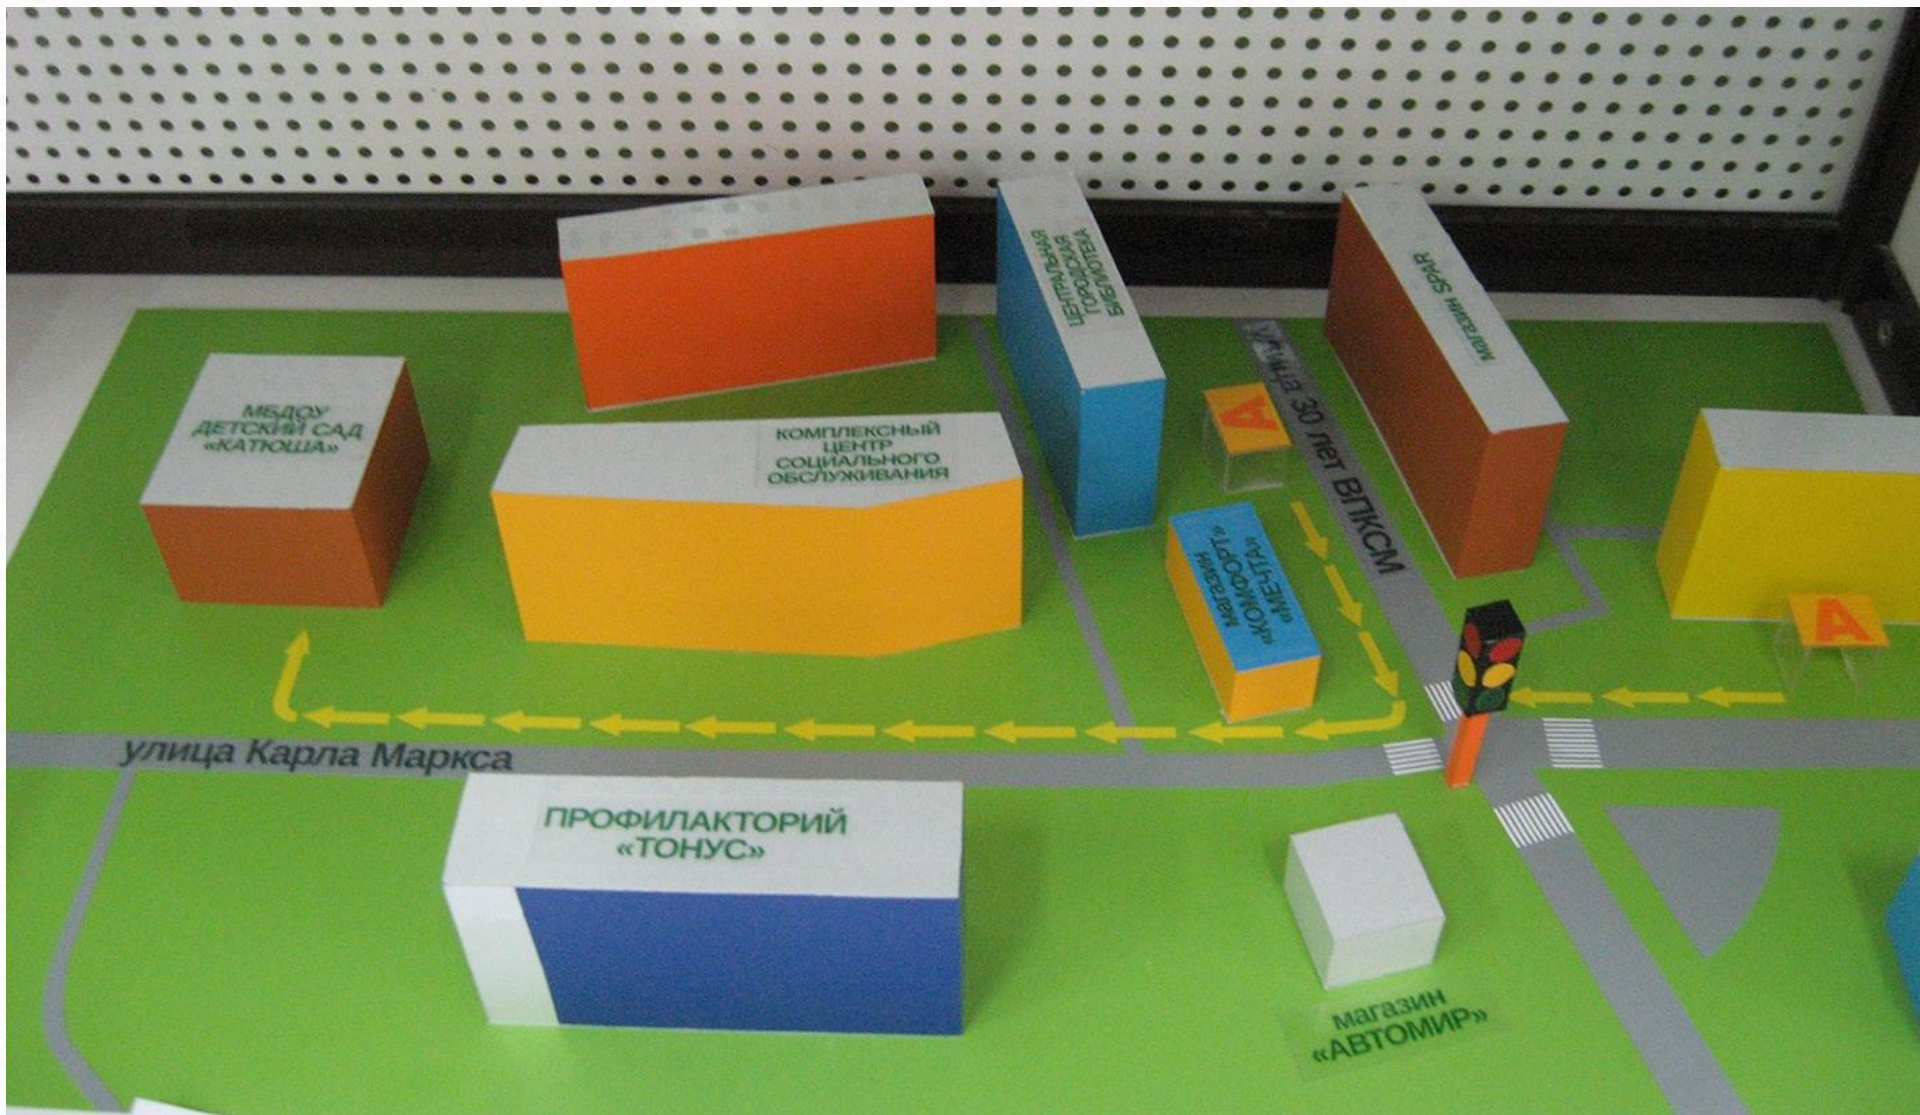

A watercolor illustration of an autumn landscape. In the background, there are several trees with foliage in shades of yellow, orange, and red, set against a light blue sky. The foreground is a soft, yellowish wash representing a path or ground covered in fallen leaves. Below the trees, the title «Безопасный маршрут» is written in a black serif font. To the left of the title are three reddish-brown leaves on a stem, and to the right are a green oak leaf and a yellow ginkgo leaf.

«Безопасный маршрут»

**Спасибо за внимание!**