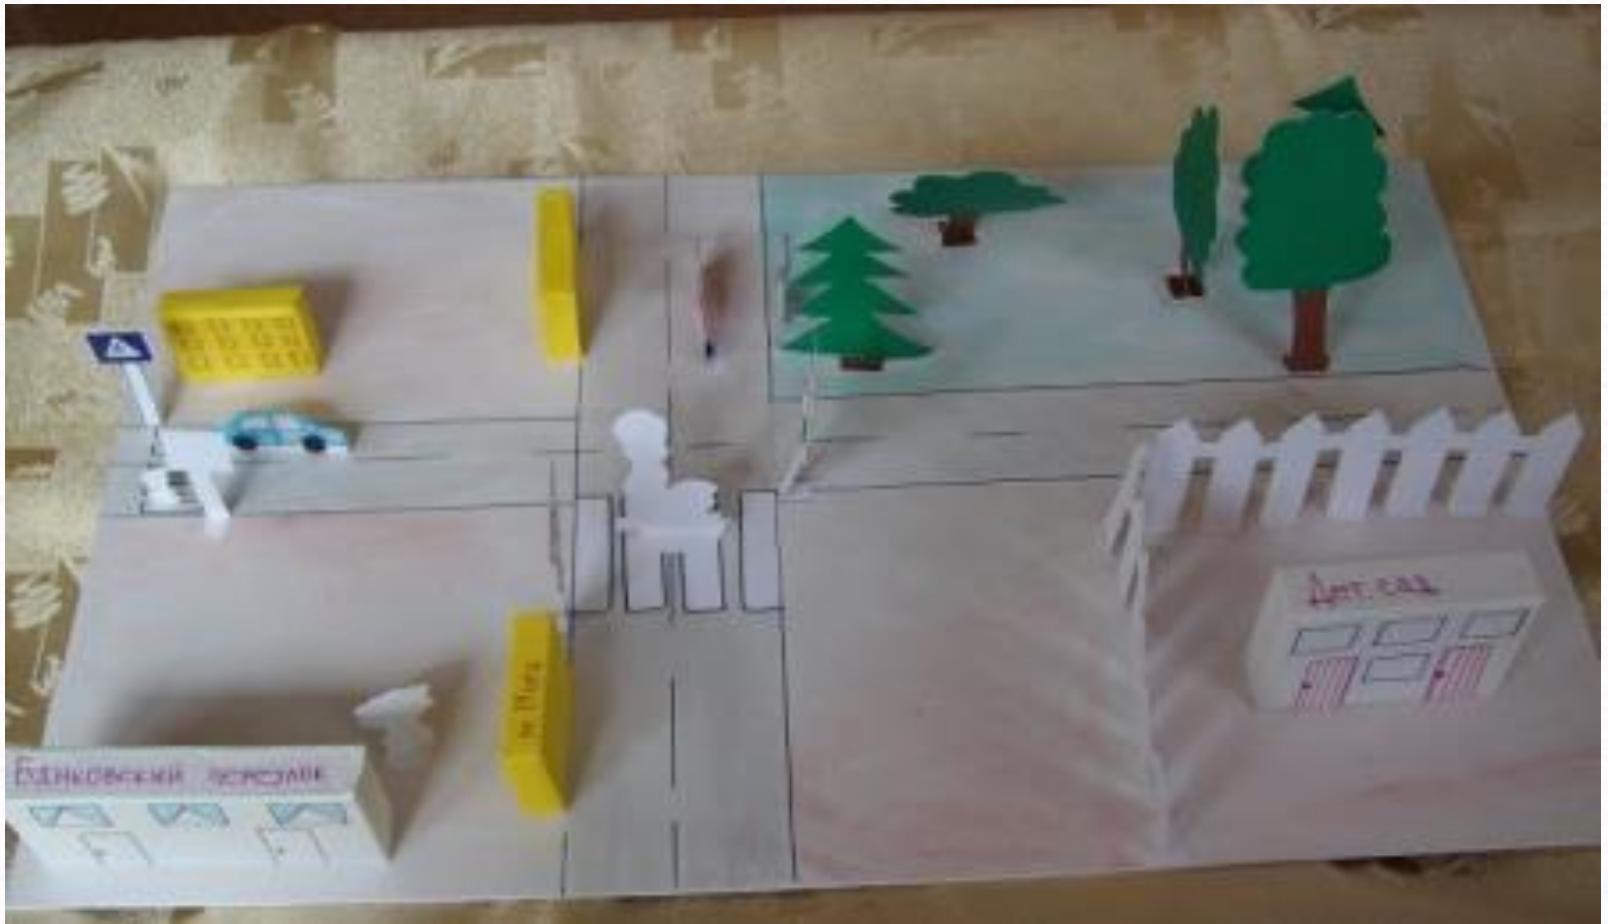

A watercolor illustration of an autumn landscape. In the background, there are several trees with foliage in shades of yellow, orange, and red, set against a light blue sky. The foreground is a soft, yellowish wash representing a path or ground covered in fallen leaves. Below the trees, the title «Безопасный маршрут» is written in a black serif font. To the left of the title are three reddish-brown leaves on a stem, and to the right are a green oak leaf and a yellow ginkgo leaf.

«Безопасный маршрут»

**Спасибо за внимание!**