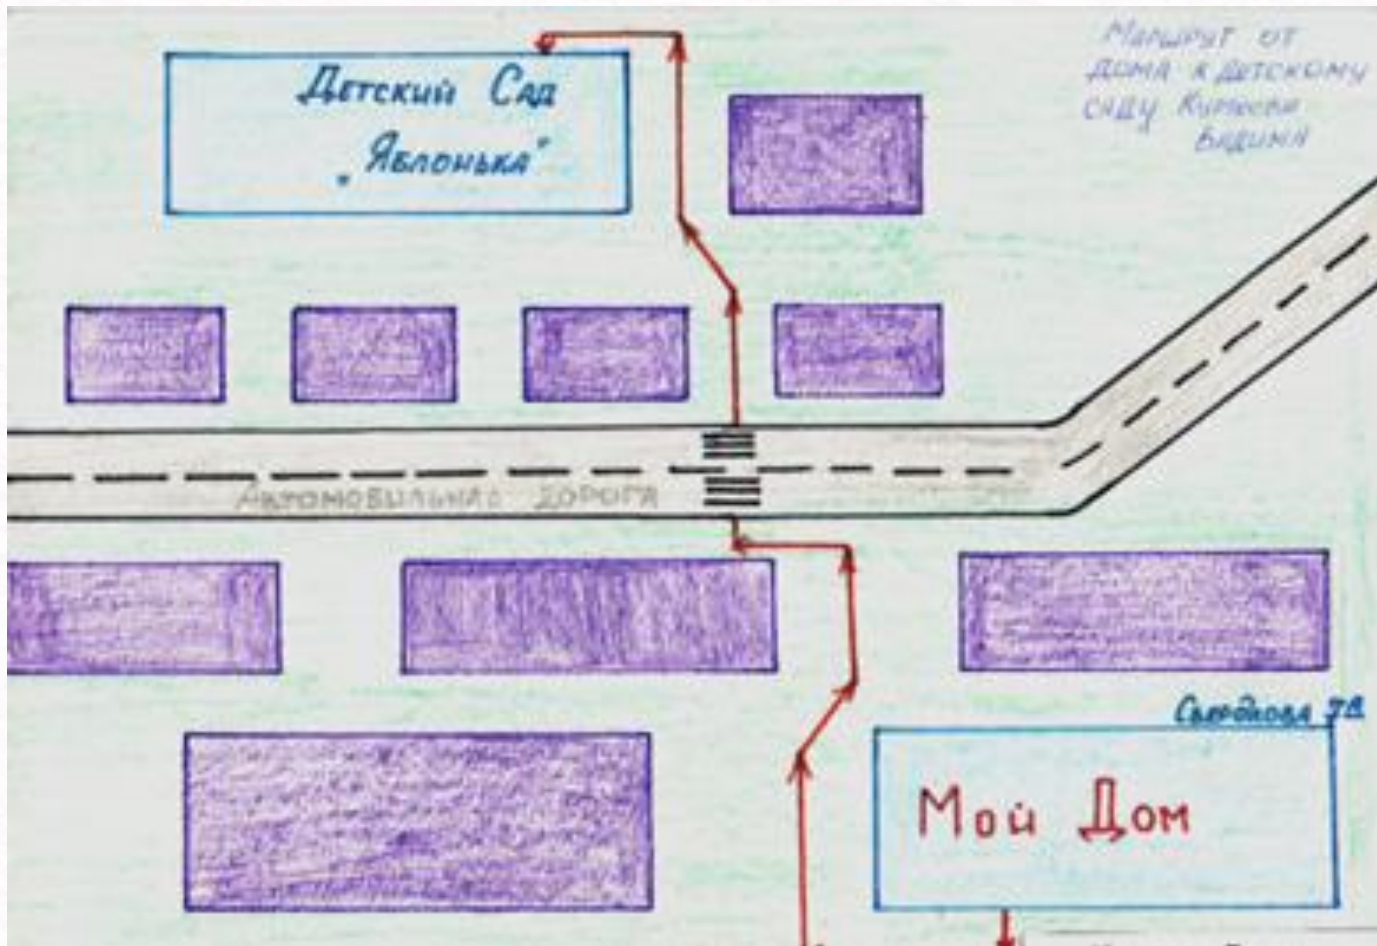

A watercolor illustration of an autumn landscape. In the background, there are several trees with foliage in shades of yellow, orange, and red, set against a light blue sky. The foreground is a soft, yellowish wash representing a path or ground covered in fallen leaves. Below the trees, the title «Безопасный маршрут» is written in a black serif font. To the left of the title are three reddish-brown leaves on a stem, and to the right are a green oak leaf and a yellow ginkgo leaf.

«Безопасный маршрут»

**Спасибо за внимание!**